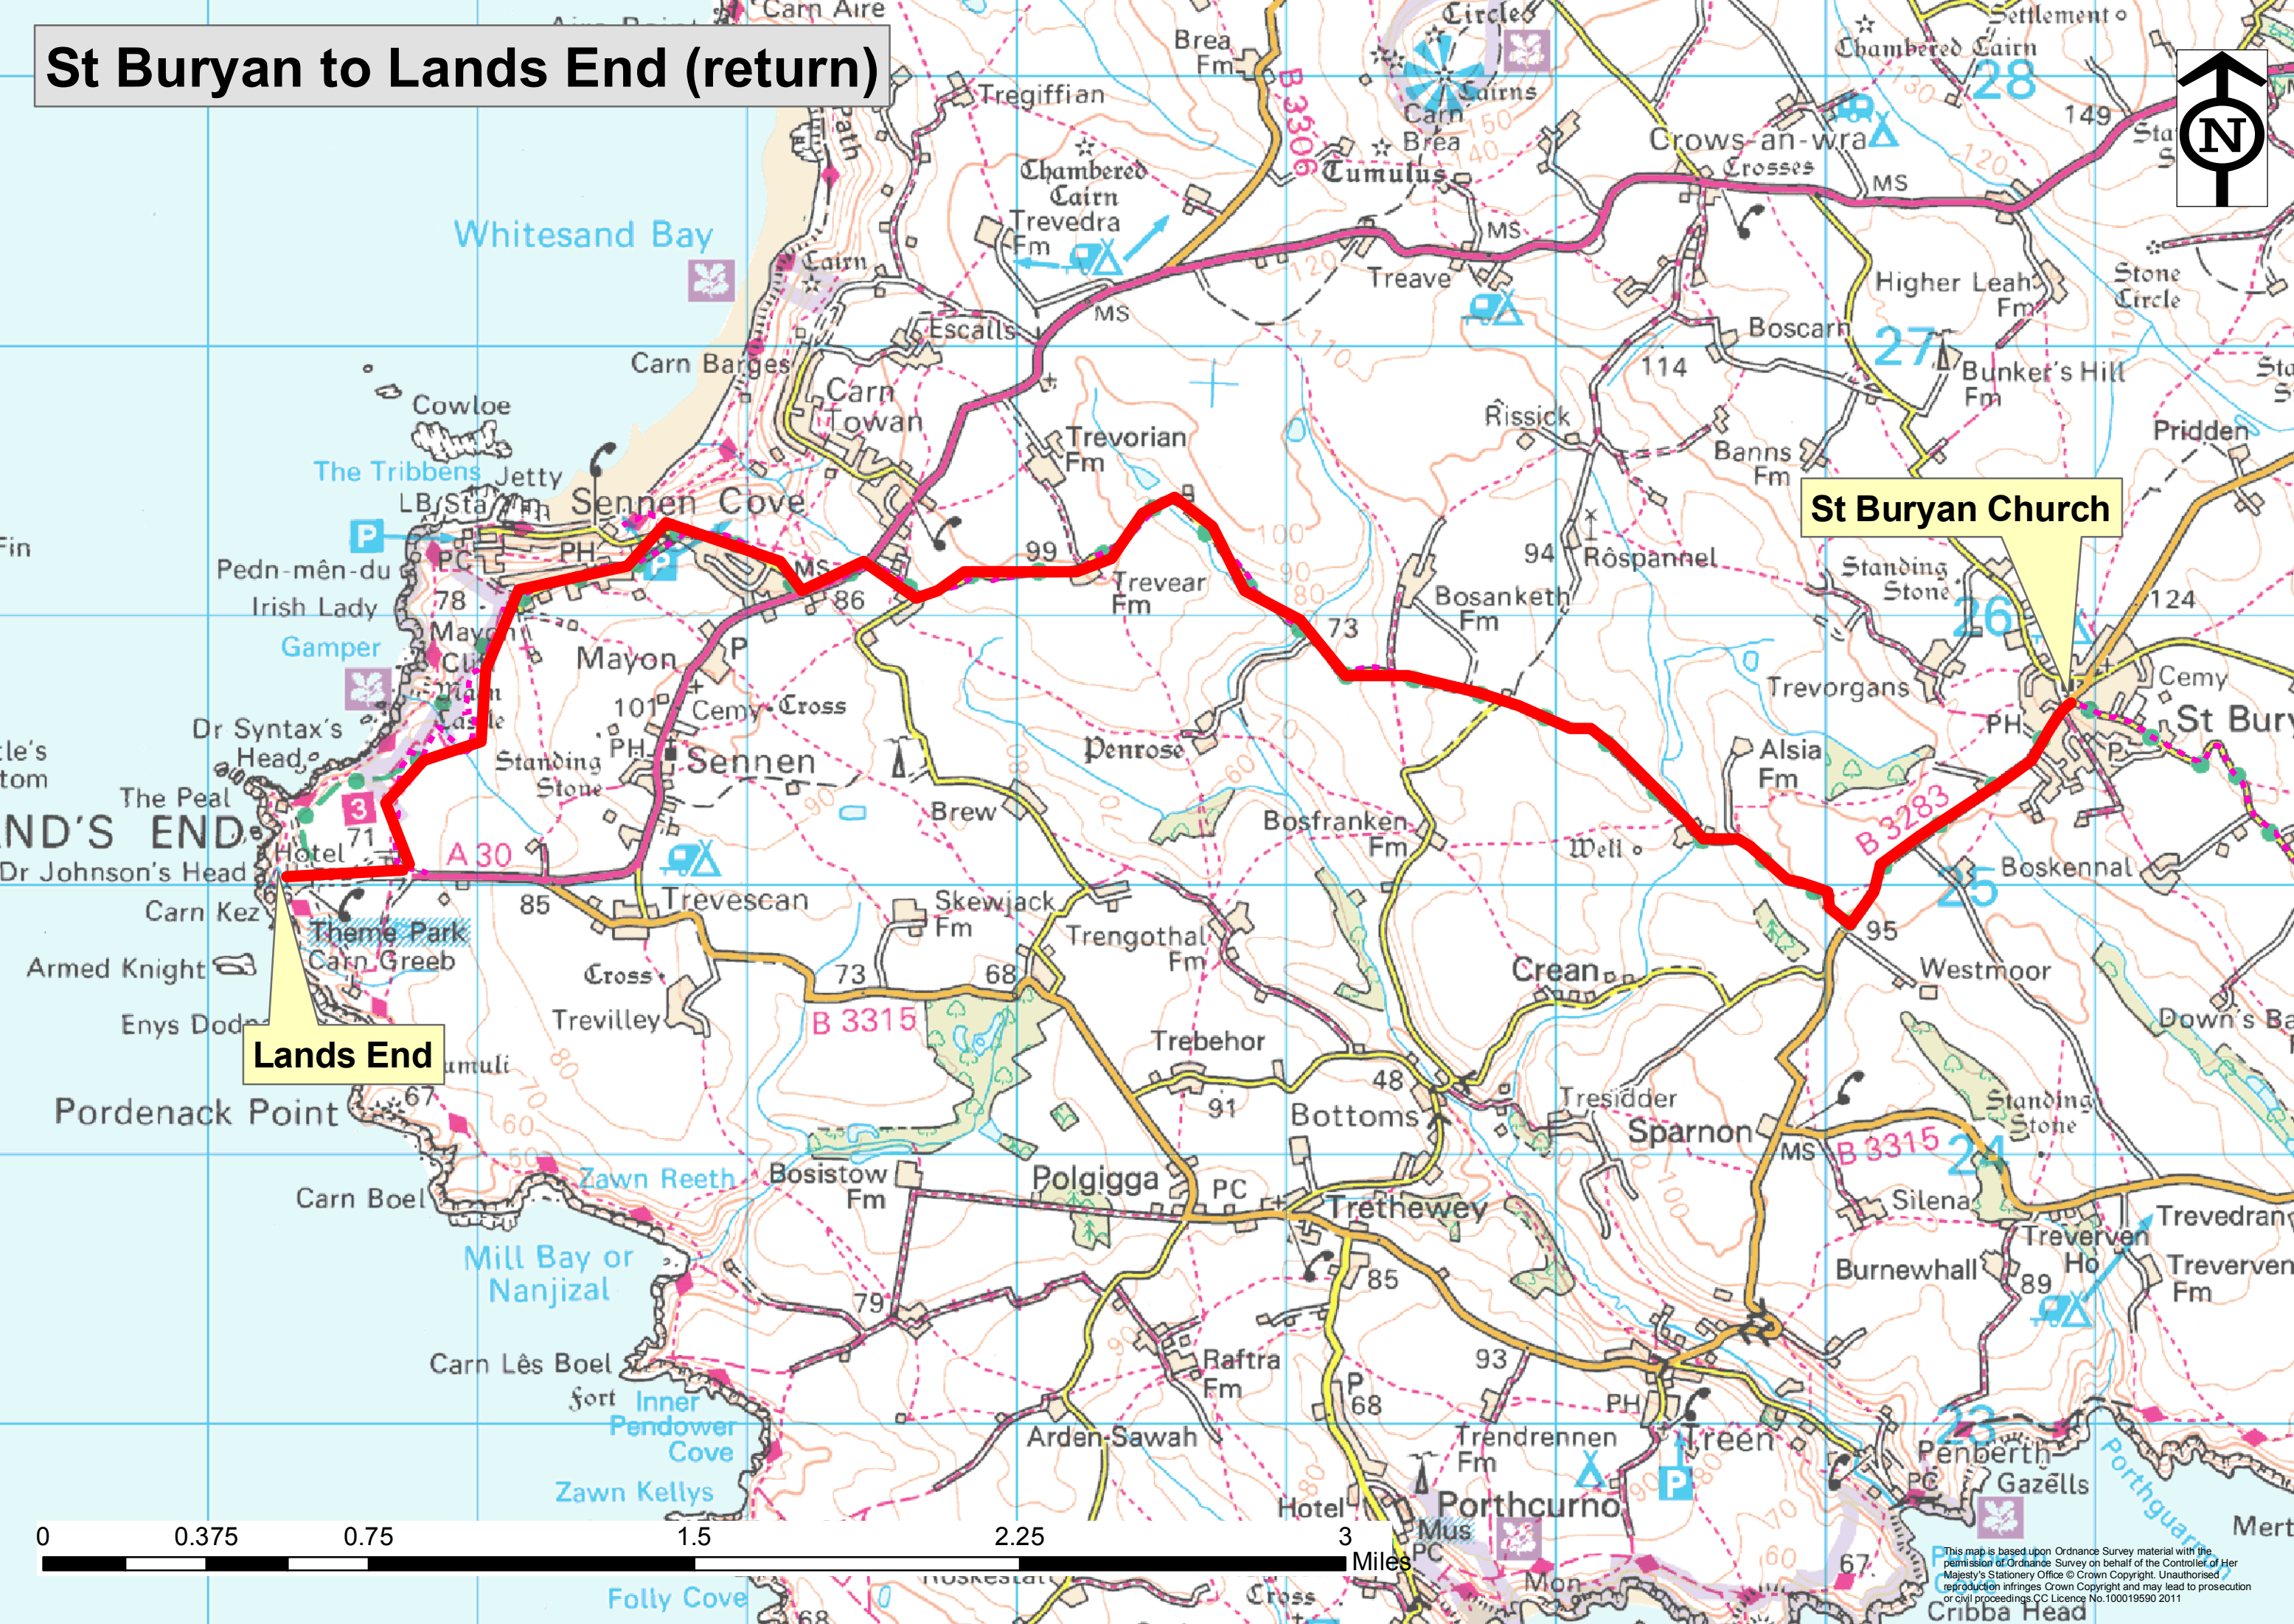

# St Buryan to Lands End (return)

Lands End

St Buryan Church

This map is based upon Ordnance Survey material with the permission of Ordnance Survey on behalf of the Controller of Her Majesty's Stationery Office © Crown Copyright. Unauthorised reproduction infringes Crown Copyright and may lead to prosecution or civil proceedings. CC Licence No. 100019590 2011