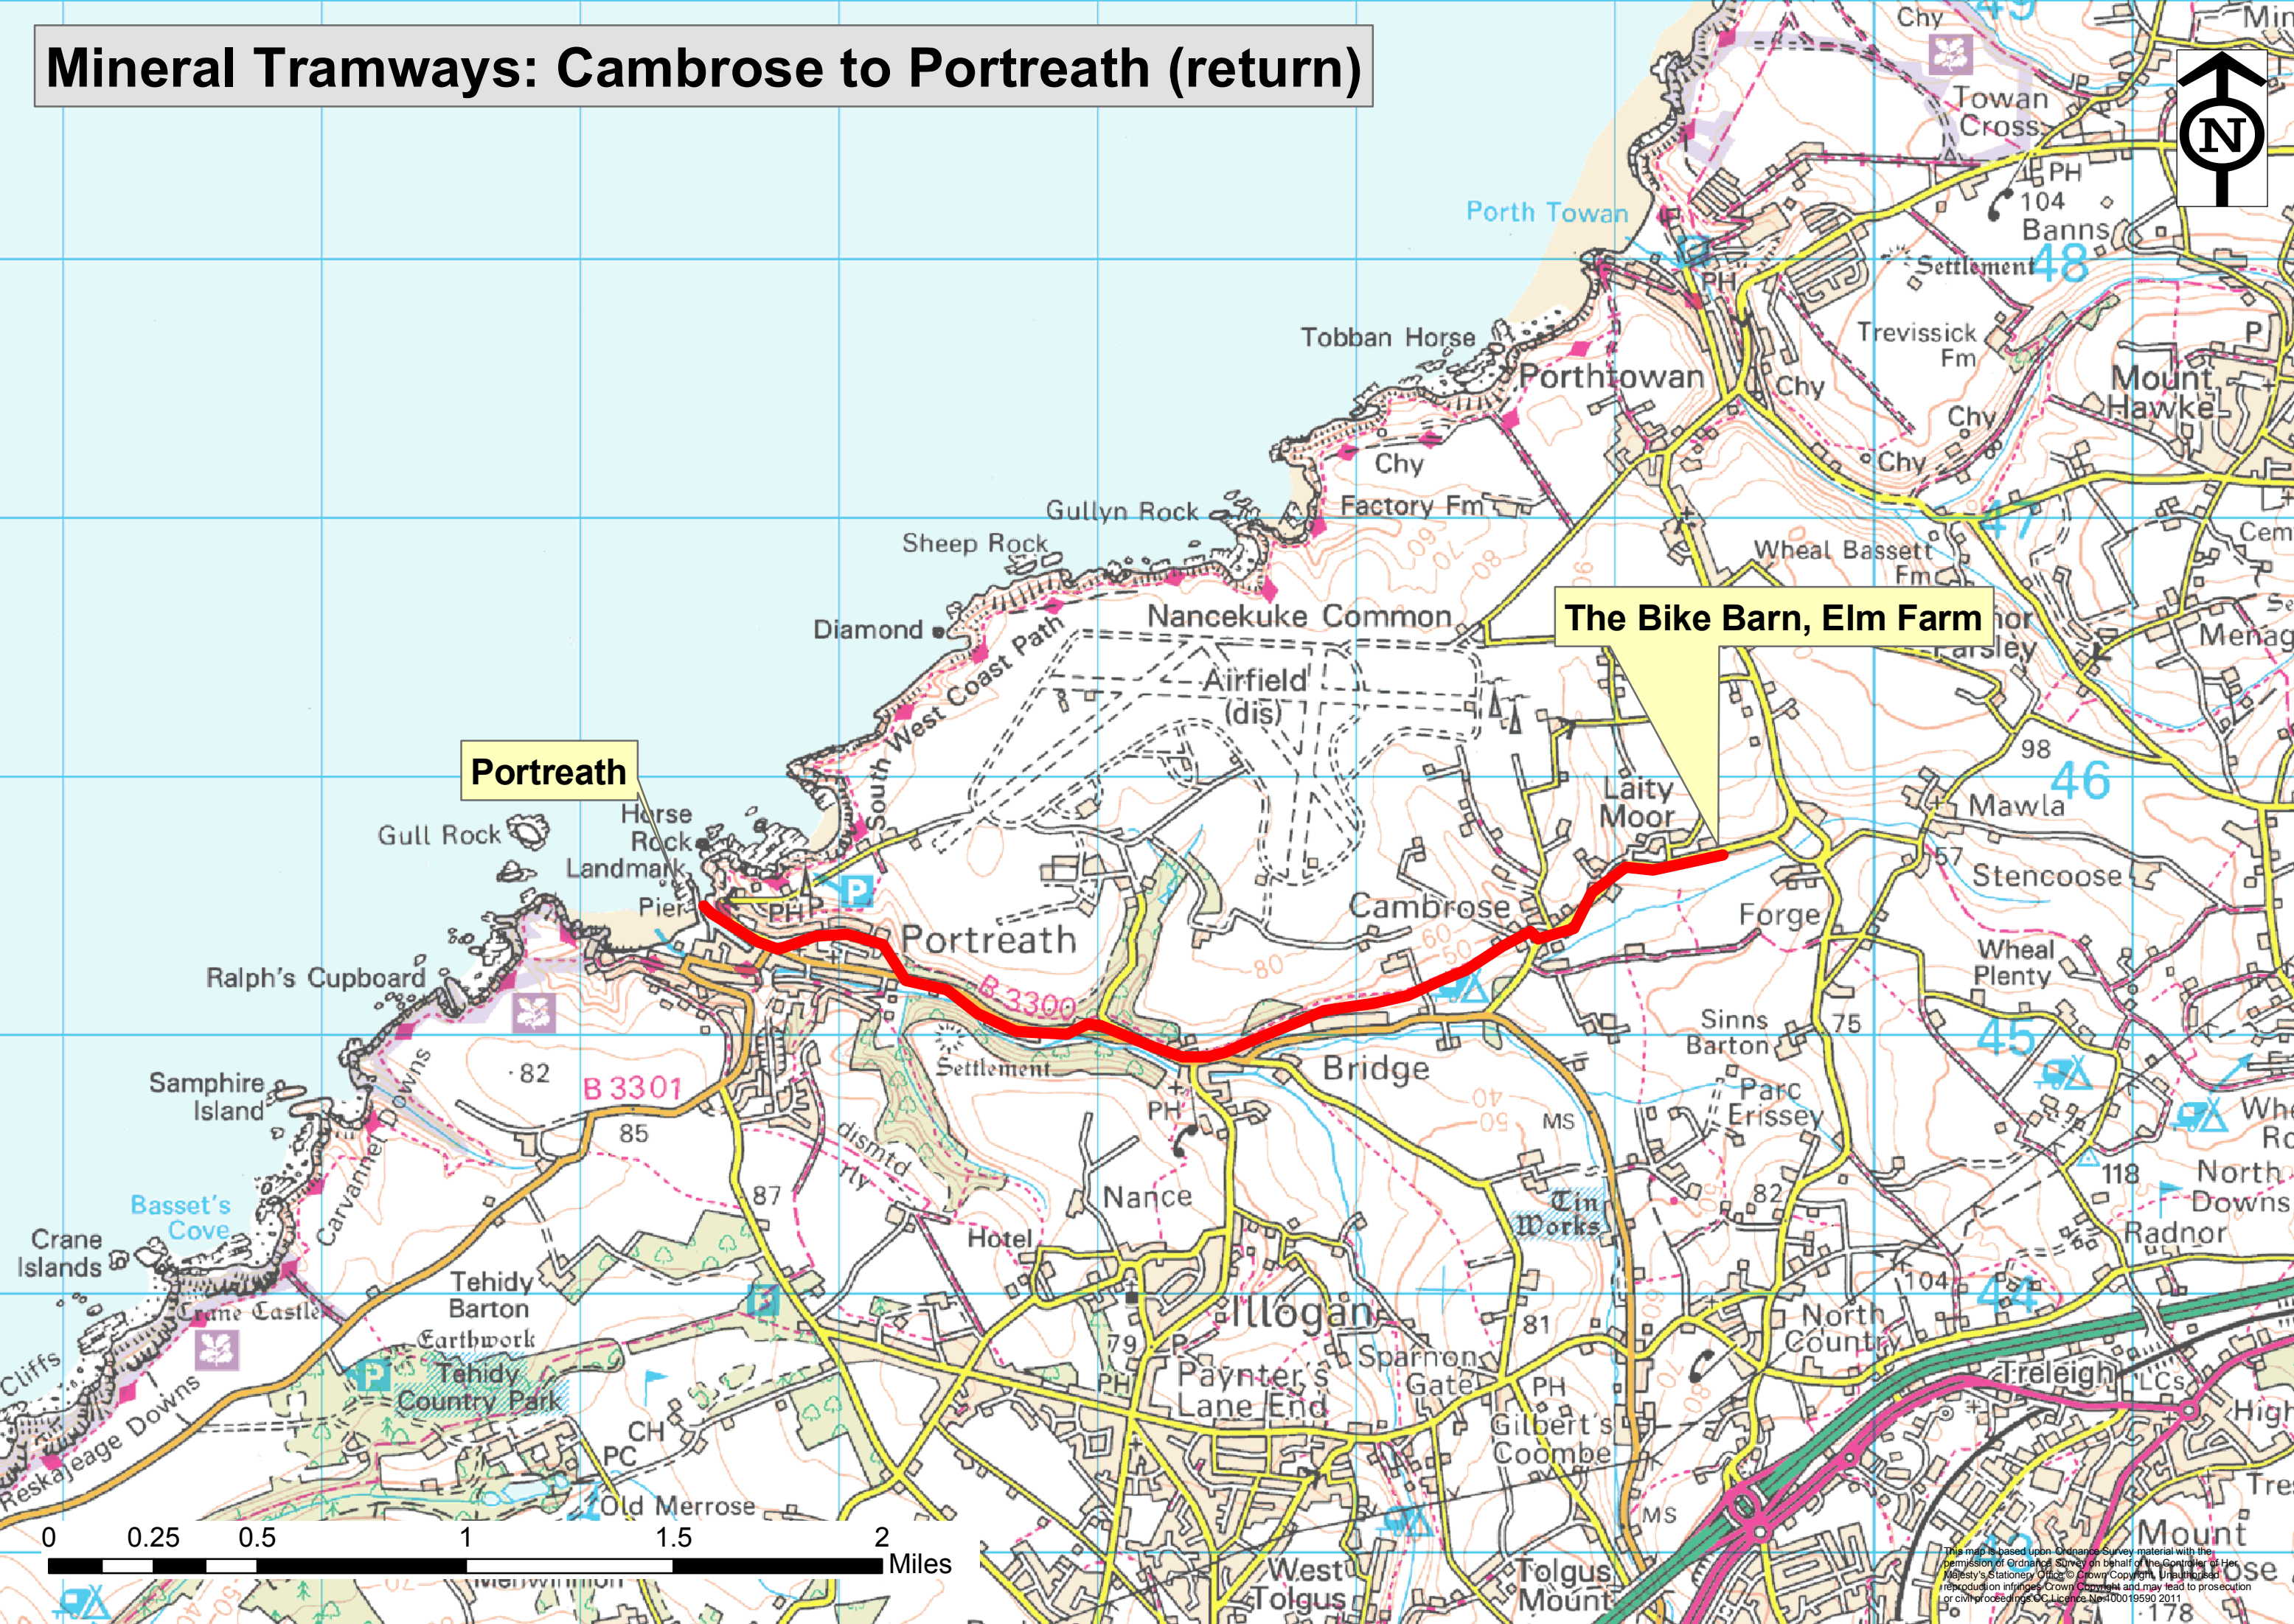

Mineral Tramways: Cambrose to Portreath (return)

Portreath

The Bike Barn, Elm Farm

This map is based upon Ordnance Survey material with the permission of Ordnance Survey on behalf of the Controller of Her Majesty's Stationery Office. © Crown Copyright. Unauthorised reproduction infringes Crown Copyright and may lead to prosecution or civil proceedings. CC Licence No 100019590 2011