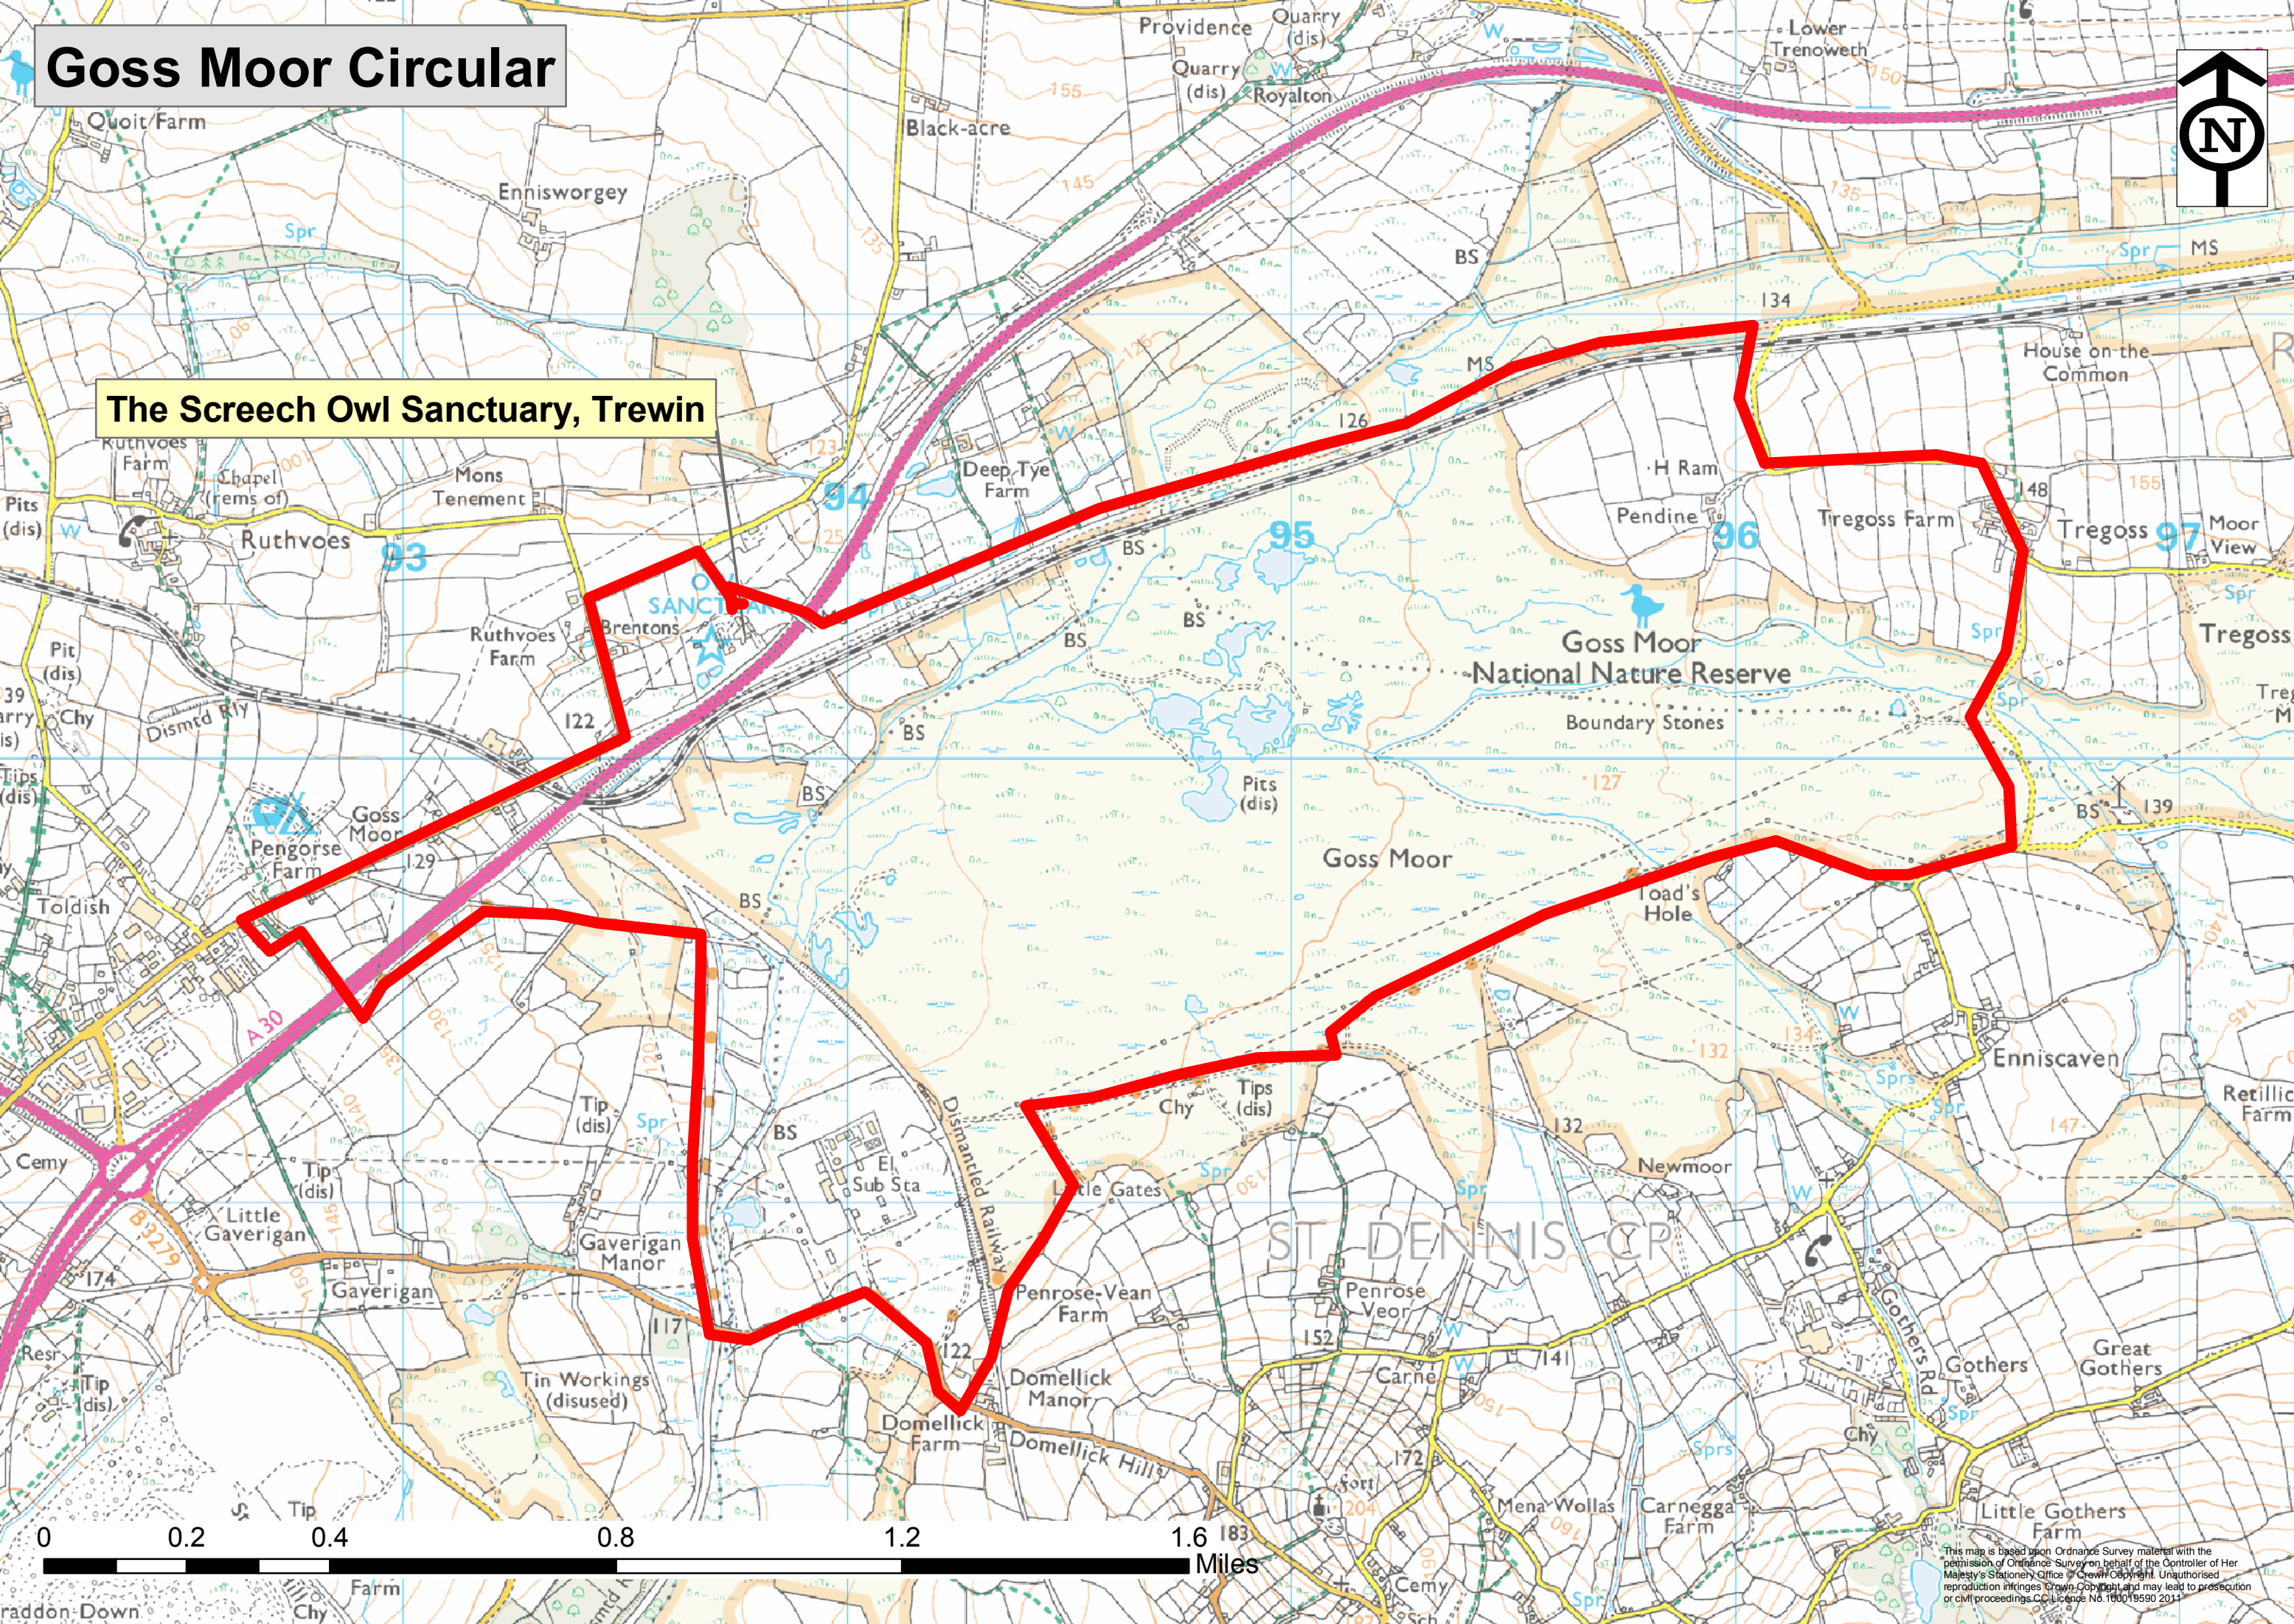

Goss Moor Circular

The Screech Owl Sanctuary, Trewin

This map is based upon Ordnance Survey material with the permission of Ordnance Survey on behalf of the Controller of Her Majesty's Stationery Office © Crown Copyright. Unauthorised reproduction infringes Crown Copyright and may lead to prosecution or civil proceedings. CC Licence No. 100019590 2011