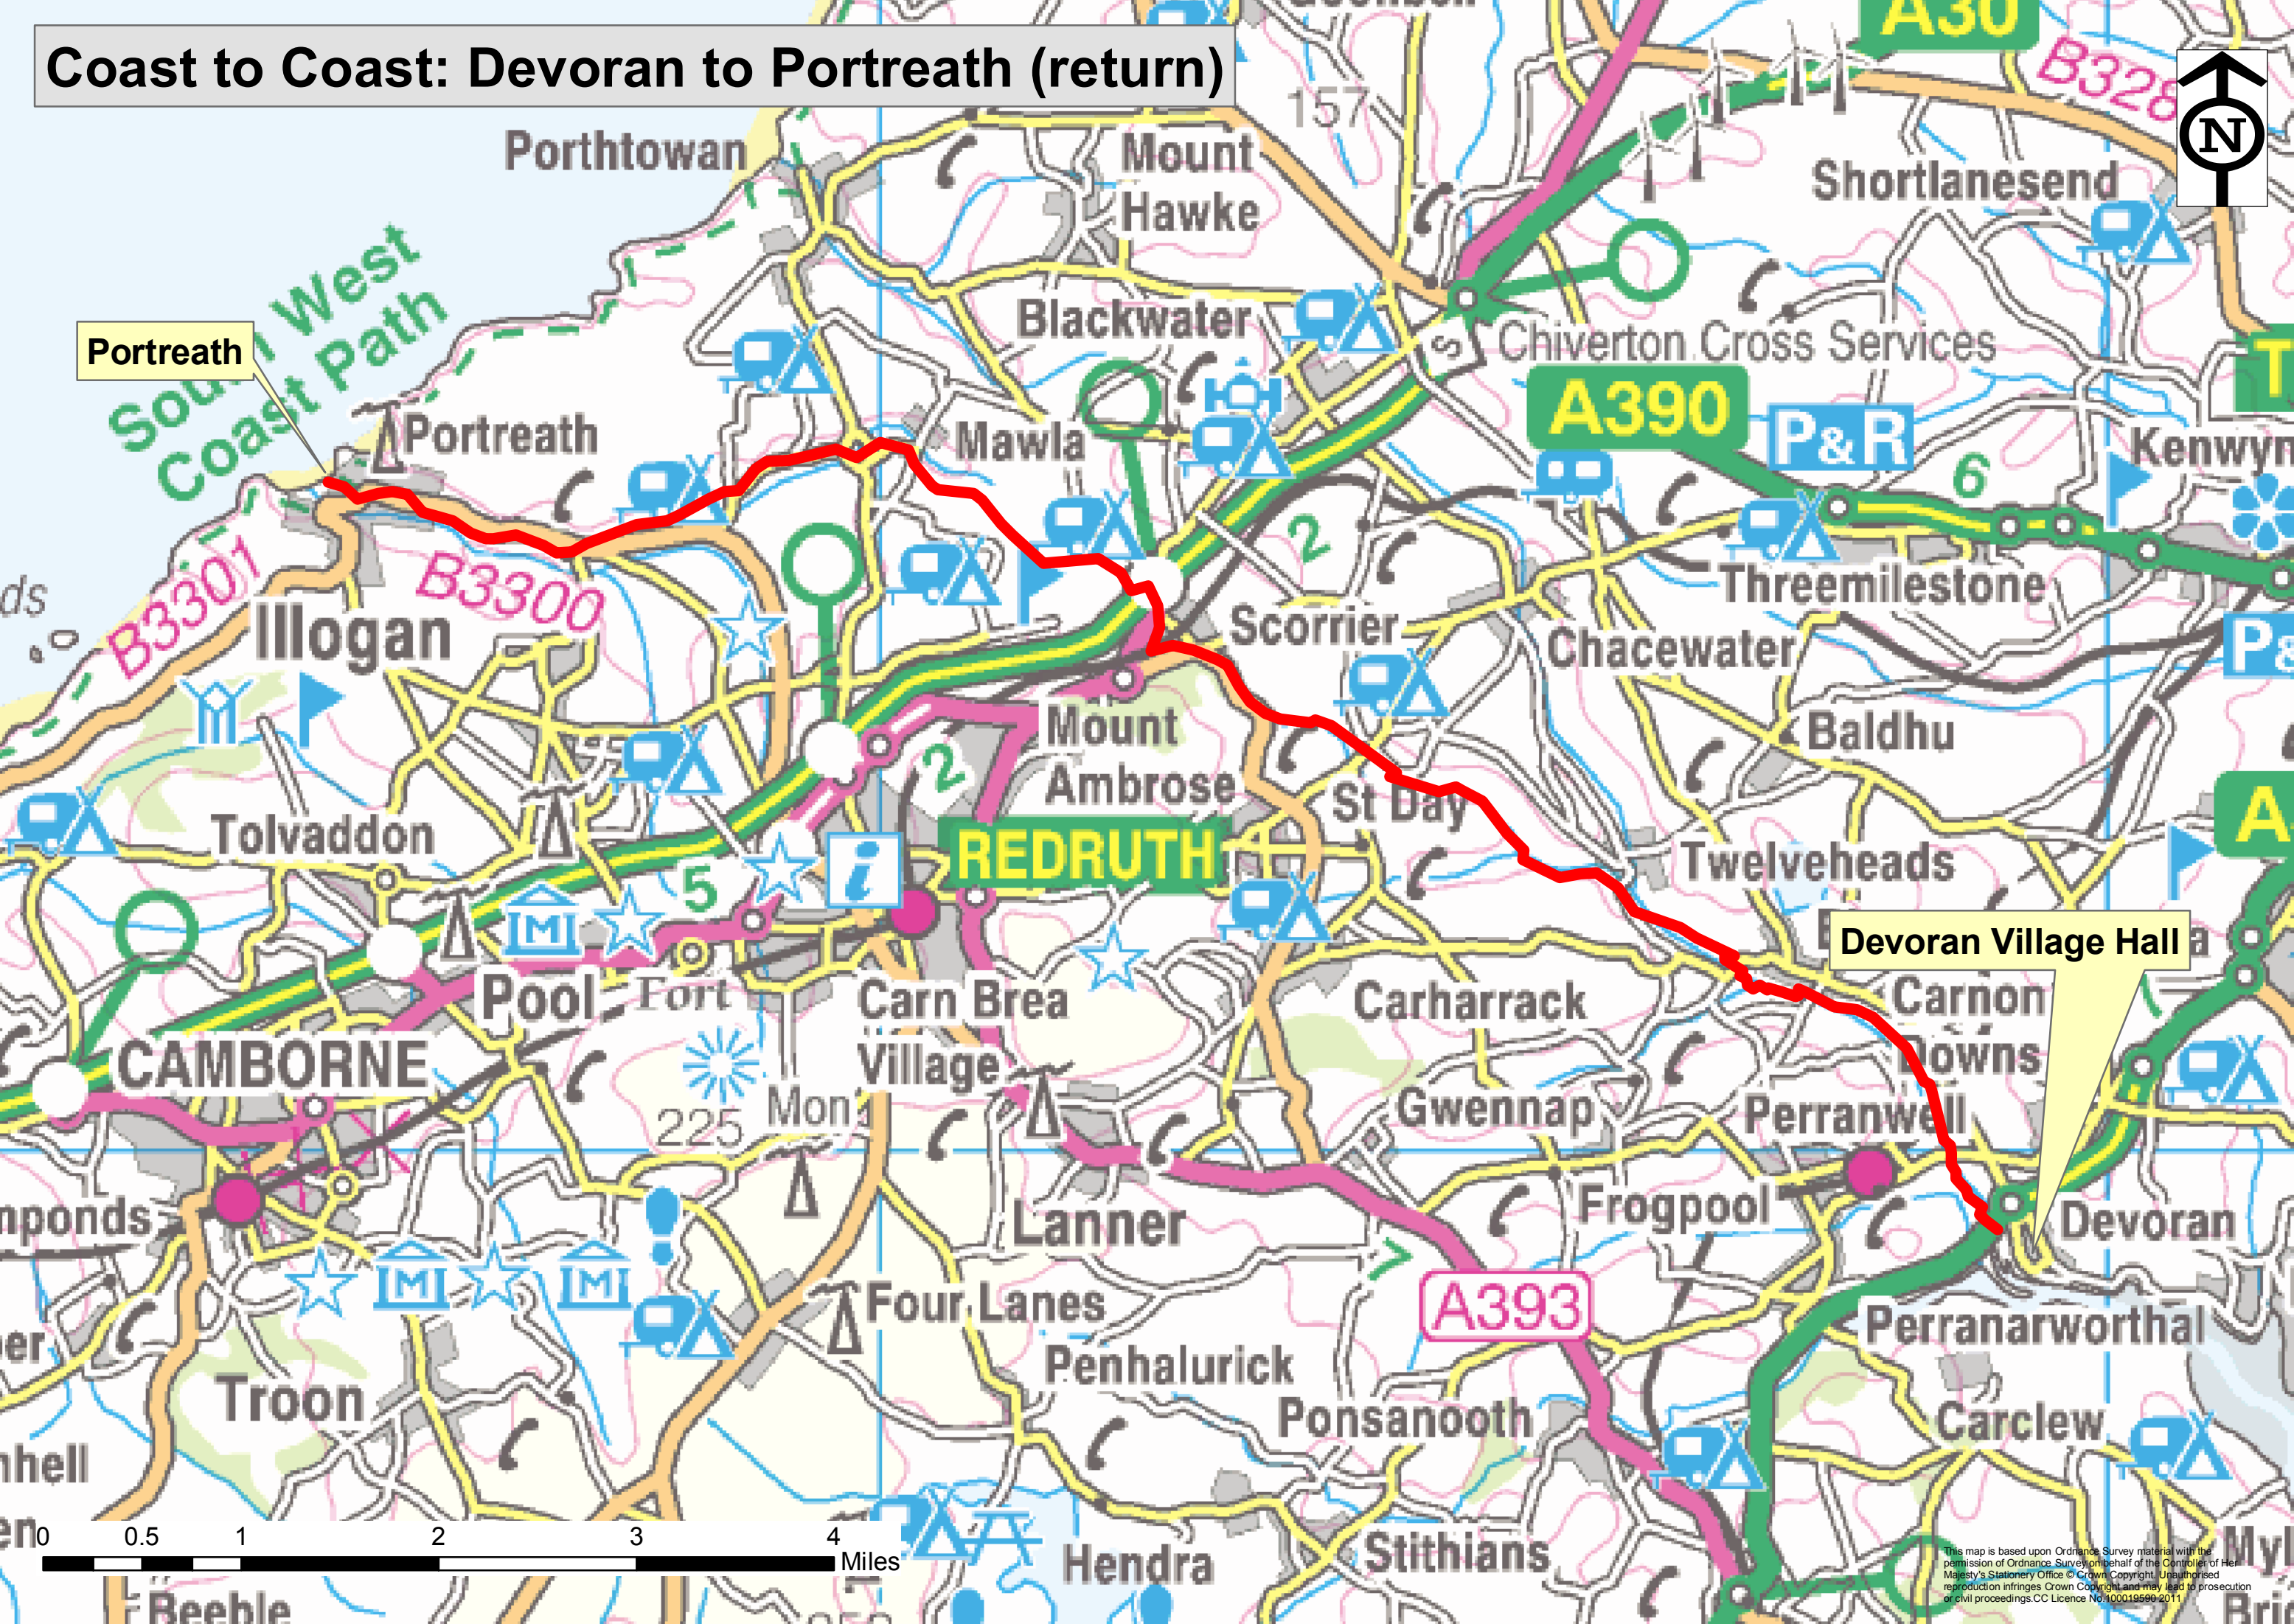

Coast to Coast: Devoran to Portreath (return)

Portreath

South West Coast Path

Devoran Village Hall