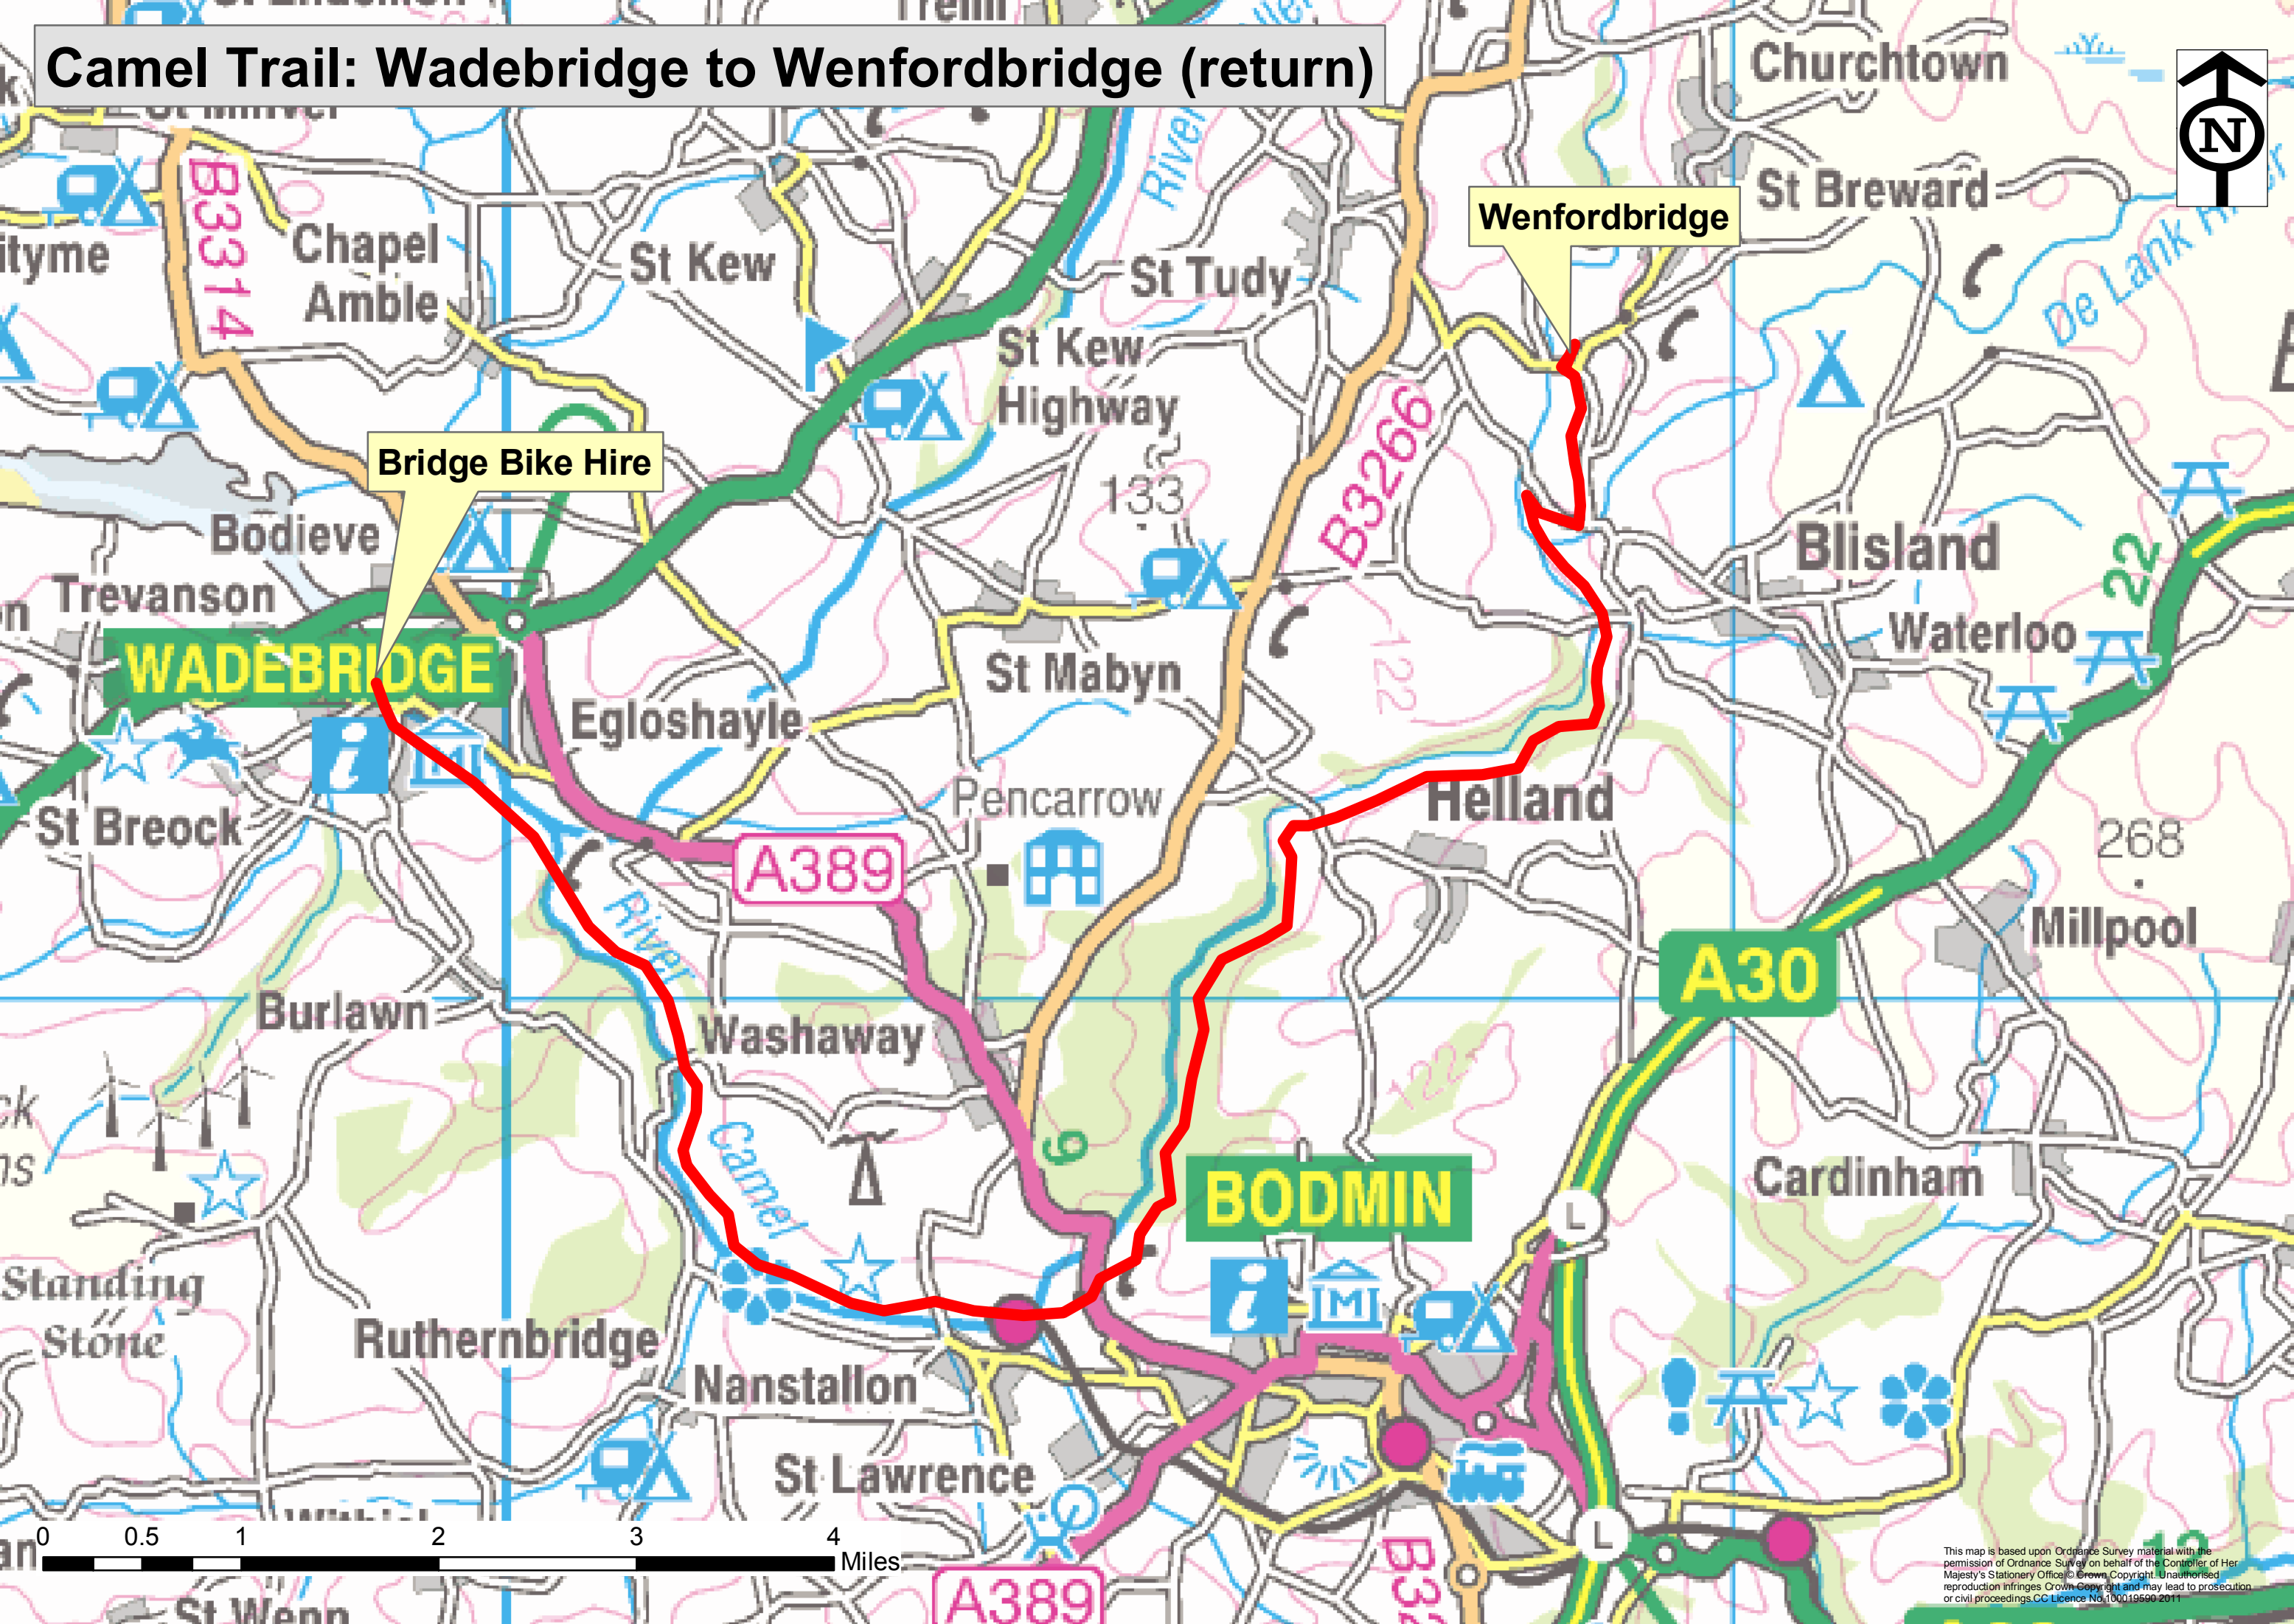

Camel Trail: Wadebridge to Wenfordbridge (return)

This map is based upon Ordnance Survey material with the permission of Ordnance Survey on behalf of the Controller of Her Majesty's Stationery Office. Crown Copyright. Unauthorised reproduction infringes Crown Copyright and may lead to prosecution or civil proceedings. CC Licence No. 100019590 2011