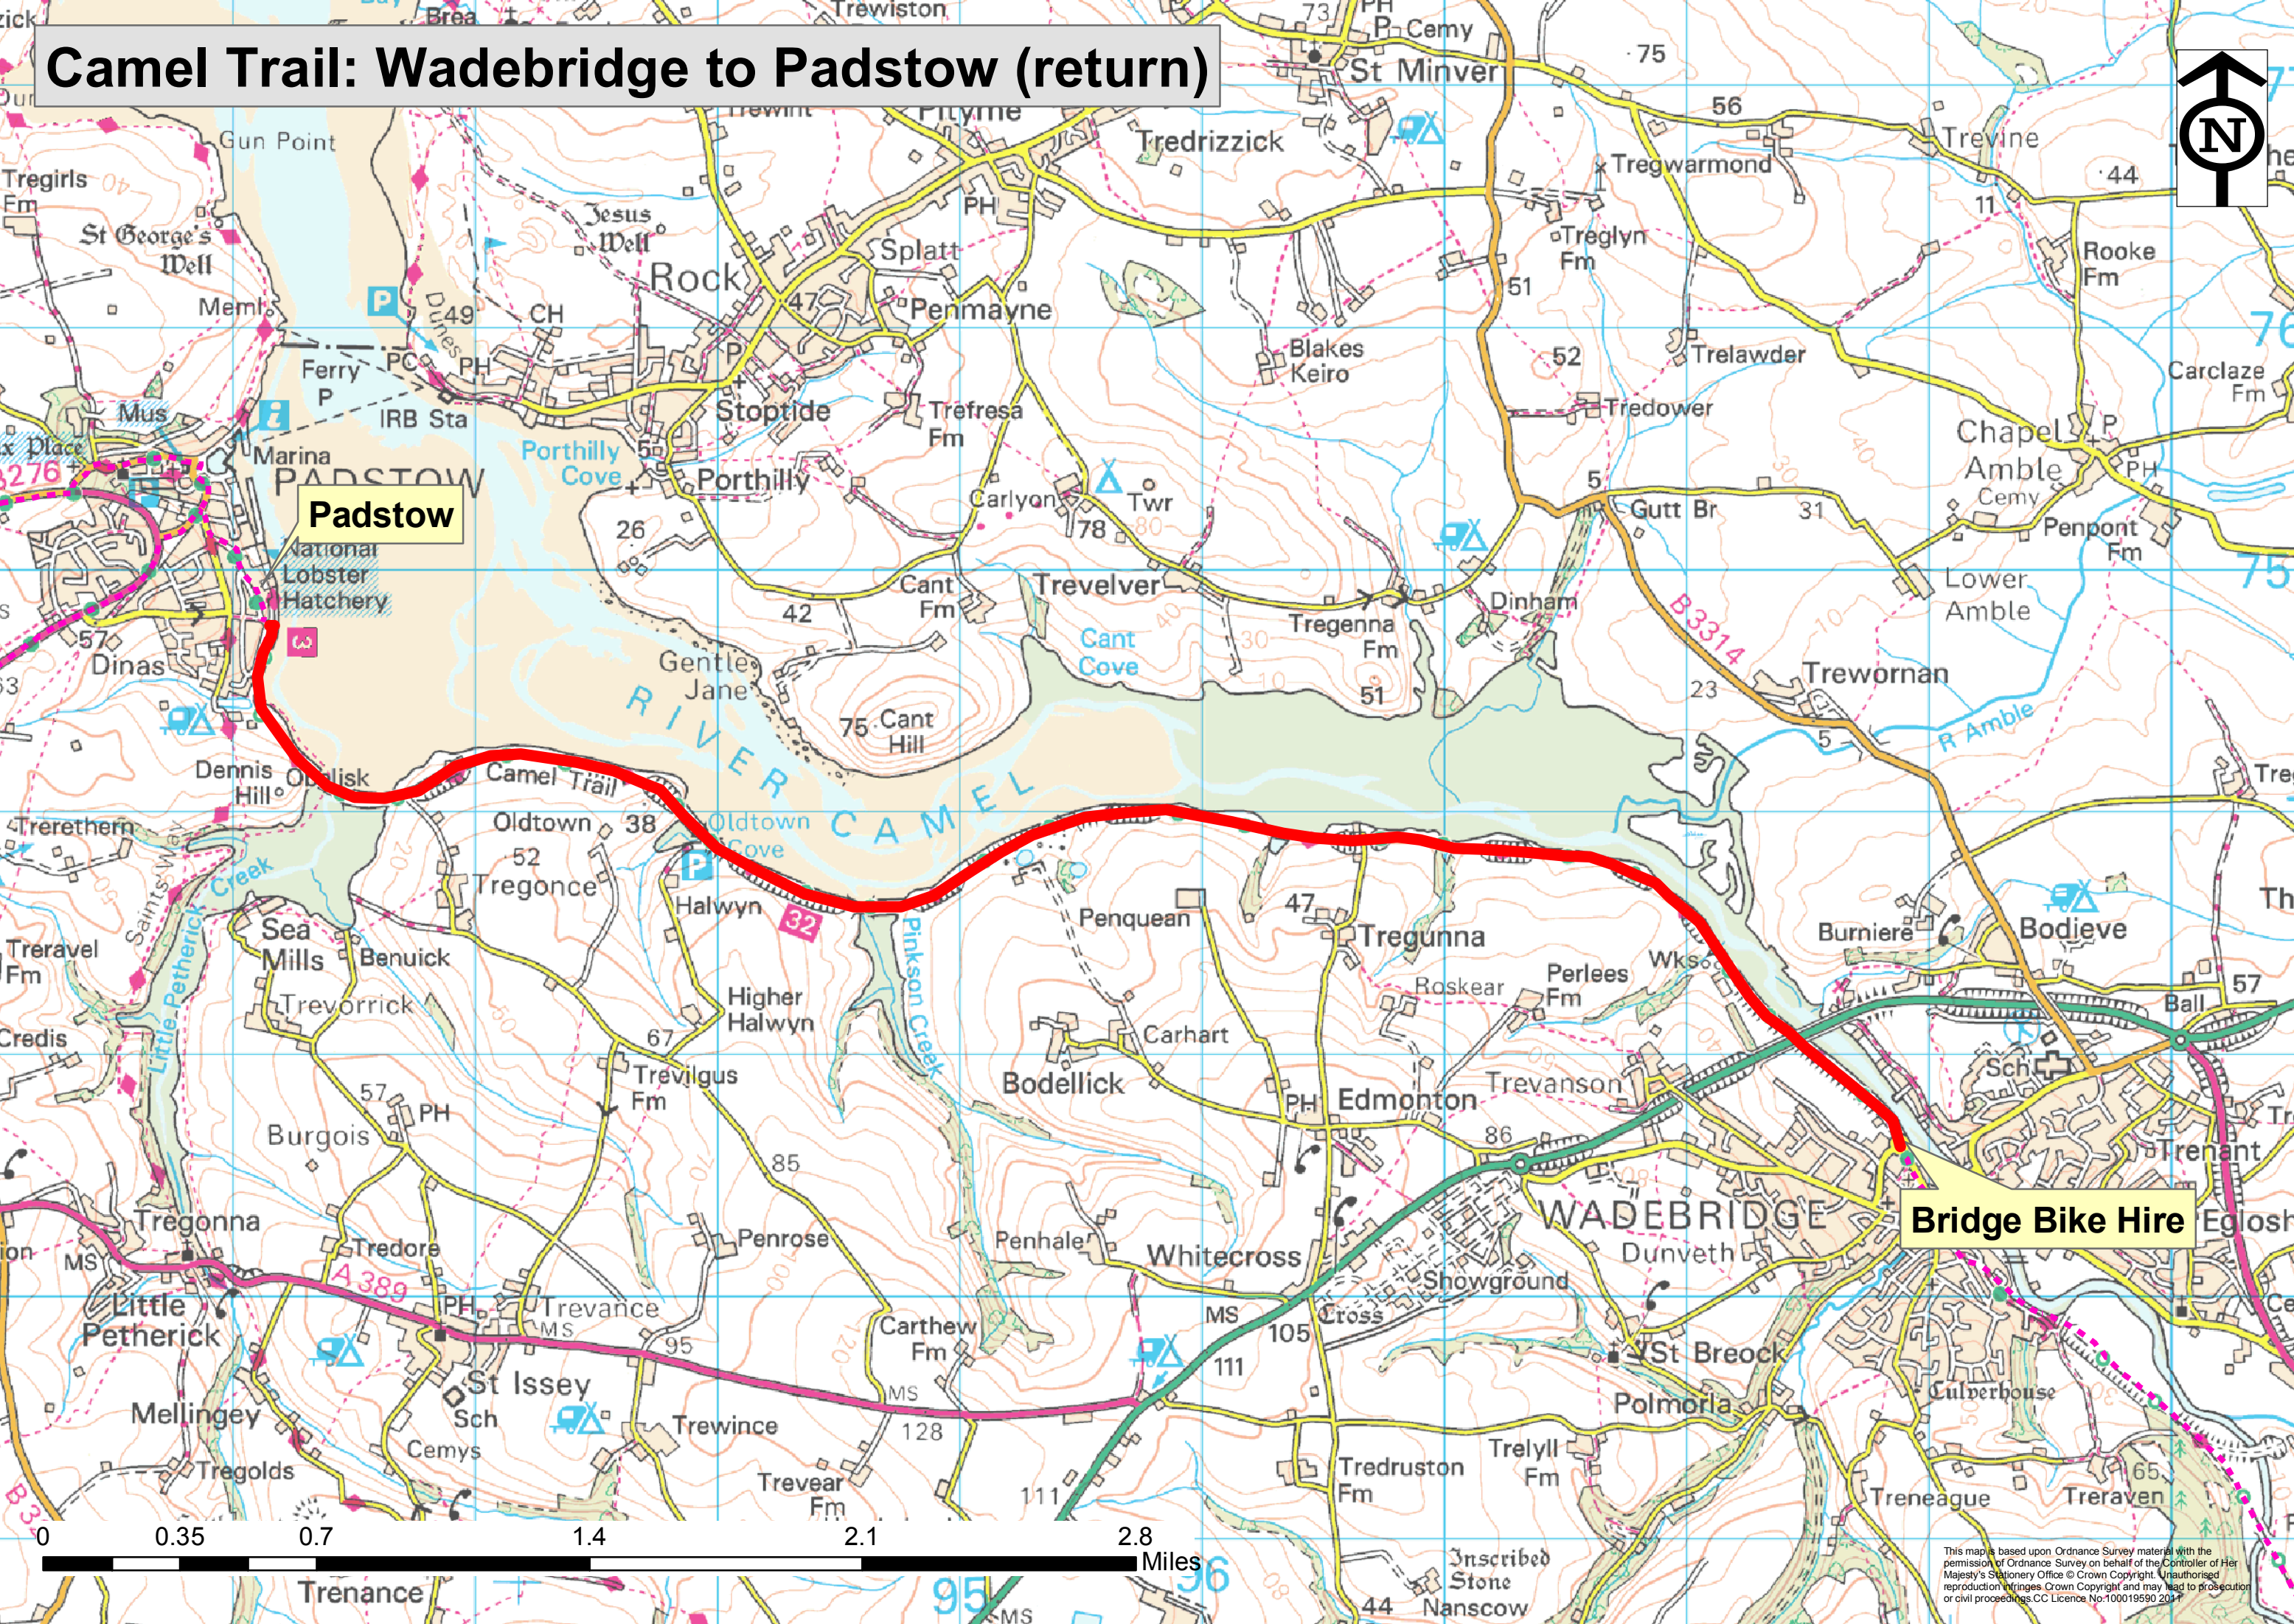

Camel Trail: Wadebridge to Padstow (return)

Padstow

Bridge Bike Hire